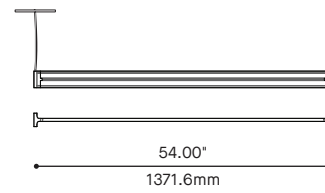

* FOR CHICAGO PLENUM INSTALLATION, PLEASE CONTACT YOUR EUREKA REPRESENTATIVE

SPECIFICATION

ARENA STRAIGHT 8210

CONFIGURATIONS

8210-36
ARENA STRAIGHT 36"

8210-54
ARENA STRAIGHT 54"

8210-70
ARENA STRAIGHT 70.4"

8210-96
ARENA STRAIGHT 96"

8210-158
ARENA STRAIGHT 158.78"

8210-190
ARENA STRAIGHT 190.39"

8210-284
ARENA STRAIGHT 284.7"

8210-380
ARENA STRAIGHT 379.6"

ARENA SQUARE & RECTANGLE 8220

PROJECT PROJÉT
SPEC TYPE
NOTES