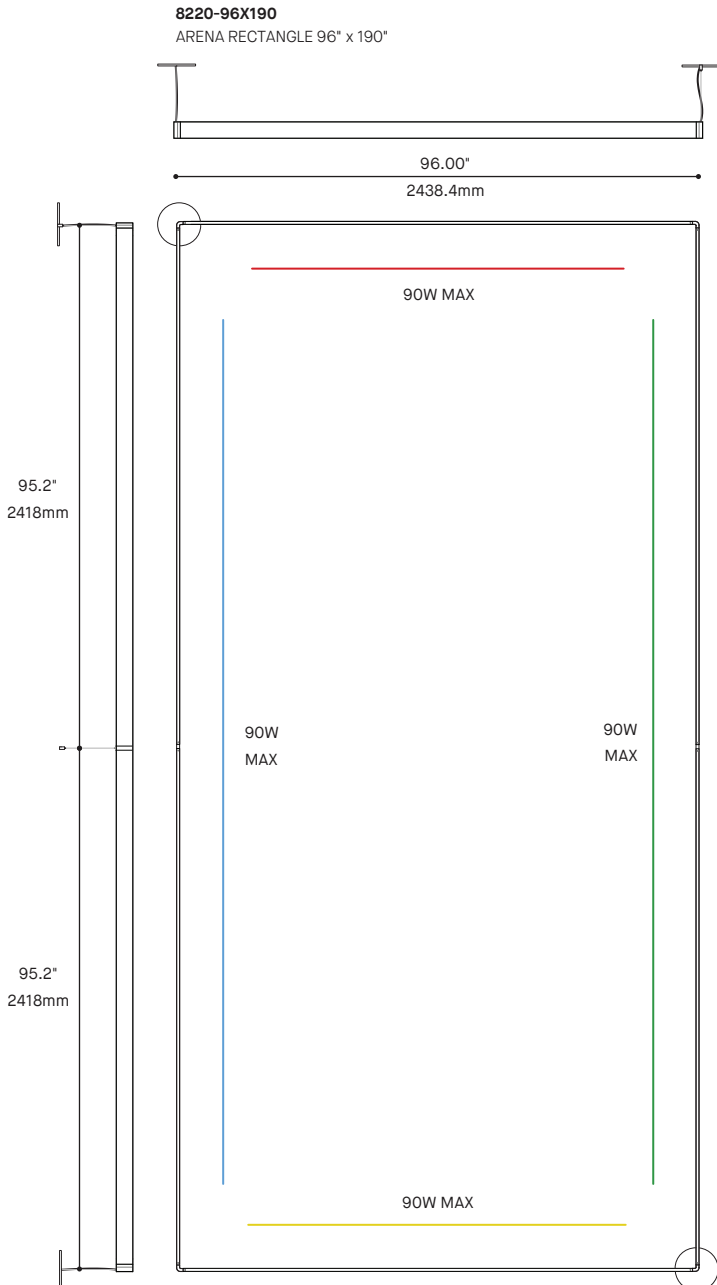

RCC

MOUNTING OPTION OPTION DE MONTAGE

RC2
09.40" x 1.87"
0238.7 x 47.5mm

RC4
012" x 1.87"
0304.8 x 47.5mm

RC3
04.60" x 0.50"
0116.25 x 12.7mm

3981GX
12" x 10" x 3.83"
304.8mm x 406mm x 97mm

ORDERING SPECIFICATION SPÉCIFICATION DE COMMANDE

8220	36"	54"	96"	190"	380"
36"	90W				
54"		180W			
96"			180W	360W	540W
190"					
380"					720W

ARENA SQUARE 8220
MAXIMUM DC LOAD SEE TABLE
MAXIMUM TOTAL WEIGHT PER SECTION 25 LBS

LIGHT SOURCES							
BEAM 8290	GLOW 8291	AIM 8292	SLICE-SQ 8296-36	SLICE-SQ 8296-54	BALL 8295	CONE 8294	ADAPTER TAA
8W DC	8W DC	8W DC	8W DC	11W DC	8W DC	11W DC	SEE SPEC SHEET
0.62 LBS	0.70 LBS	0.61 LBS	2.22 LBS	3.50 LBS	0.48 LBS	0.88 LBS	

8220-380X380
ARENA SQUARE 380" x 380"

8220-190X190
ARENA SQUARE 190" x 190"

ARENA RECTANGLE 8220 1/2

CONFIGURATIONS

ARENA RECTANGLE 8220 2/2

CONFIGURATIONS

8220-96X380
ARENA SQUARE 96" x 380"

8220-54X380
ARENA RECTANGLE 54" x 380"

8220-36X380
ARENA RECTANGLE 36" x 380"

8220-190X380
ARENA RECTANGLE 190" x 380"