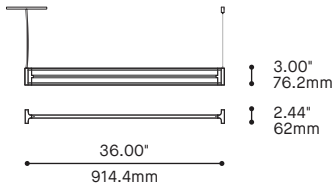

* FOR CHICAGO PLENUM INSTALLATION, PLEASE CONTACT YOUR EUREKA REPRESENTATIVE

SPECIFICATION

ARENA STRAIGHT 8210

CONFIGURATIONS

8210-36
ARENA STRAIGHT 36"

8210-54
ARENA STRAIGHT 54"

8210-70
ARENA STRAIGHT 70.4"

8210-96
ARENA STRAIGHT 96"

8210-158
ARENA STRAIGHT 158.78"

8210-190
ARENA STRAIGHT 190.39"

8210-284
ARENA STRAIGHT 284.7"

8210-380
ARENA STRAIGHT 379.6"

ARENA SQUARE & RECTANGLE 8220

PROJECT PROJÉT
SPEC TYPE
NOTES