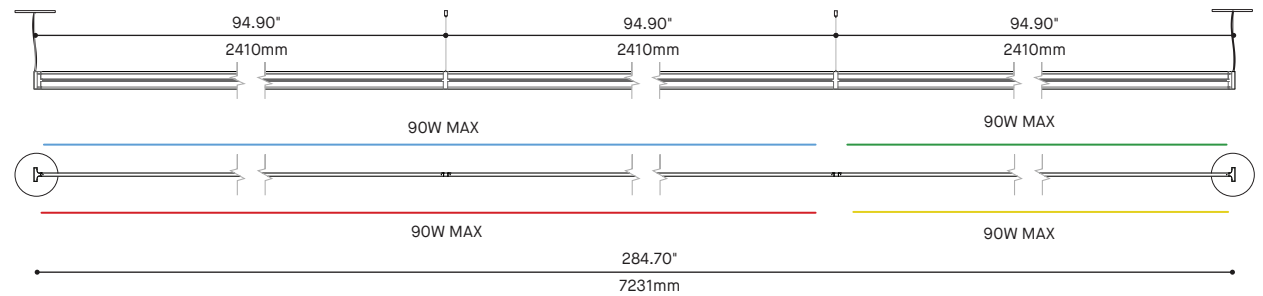

* FOR CHICAGO PLENUM INSTALLATION, PLEASE CONTACT YOUR EUREKA REPRESENTATIVE

SPECIFICATION

ARENA STRAIGHT 8210

CONFIGURATIONS

8210-36
ARENA STRAIGHT 36"

8210-54
ARENA STRAIGHT 54"

8210-70
ARENA STRAIGHT 70.4"

8210-96
ARENA STRAIGHT 96"

8210-158
ARENA STRAIGHT 158.78"

8210-190
ARENA STRAIGHT 190.39"

8210-284
ARENA STRAIGHT 284.7"

8210-380
ARENA STRAIGHT 379.6"

ARENA SQUARE & RECTANGLE 8220

PROJECT PROJÉT
SPEC TYPE
NOTES