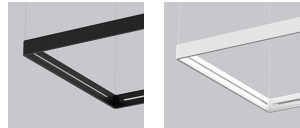

FINISH FINI

BLKE

WHE