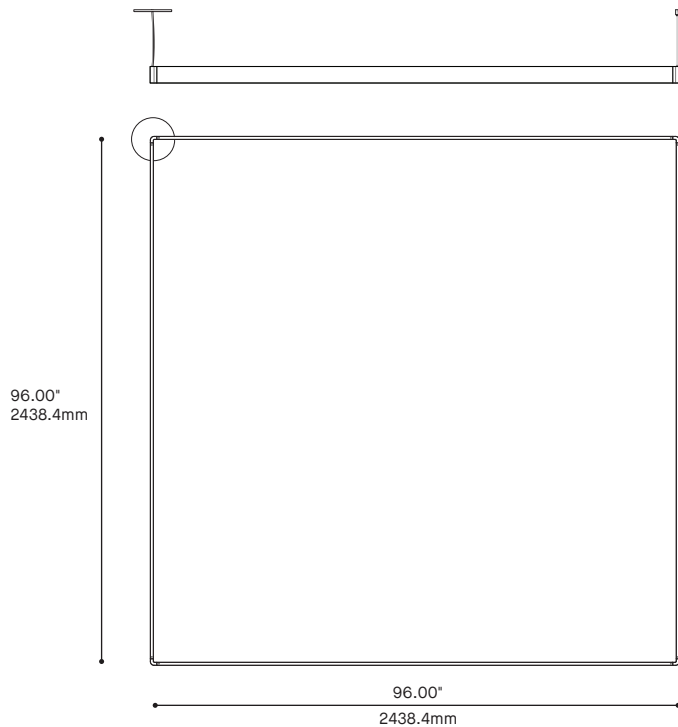

* FOR CHICAGO PLENUM INSTALLATION, PLEASE CONTACT YOUR EUREKA REPRESENTATIVE

ARENA SQUARE 8220

CONFIGURATIONS

8220-36X36
ARENA SQUARE 36" x 36"

8220-54X54
ARENA SQUARE 54" x 54"

8220-96X96
ARENA SQUARE 96" x 96"

8220-380X380
ARENA SQUARE 380" x 380"

8220-190X190
ARENA SQUARE 190" x 190"

ARENA RECTANGLE 8220 1/2

CONFIGURATIONS

ARENA RECTANGLE 8220 2/2

CONFIGURATIONS

8220-96X380
ARENA SQUARE 96" x 380"

8220-54X380
ARENA RECTANGLE 54" x 380"

8220-36X380
ARENA RECTANGLE 36" x 380"

8220-190X380
ARENA RECTANGLE 190" x 380"