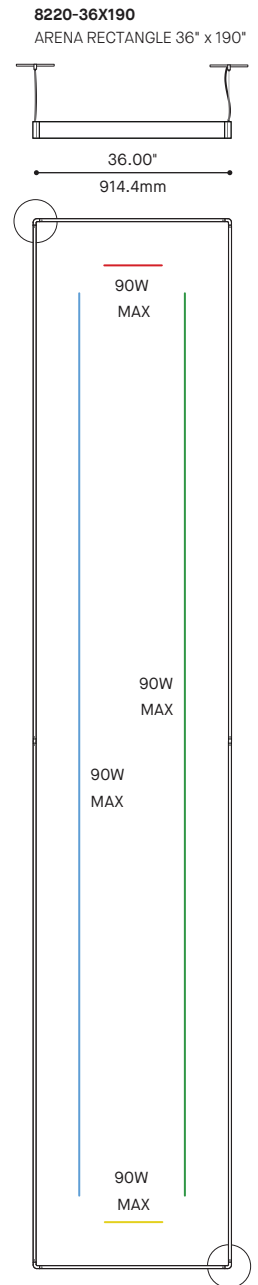

RCC

MOUNTING OPTION OPTION DE MONTAGE

RC2
09.40" x 1.87"
0238.7 x 47.5mm

RC4
012" x 1.87"
0304.8 x 47.5mm

RC3
04.60" x 0.50"
0116.25 x 12.7mm

3981GX
12" x 10" x 3.83"
304.8mm x 406mm x 97mm

ORDERING SPECIFICATION SPÉCIFICATION DE COMMANDE

CODE

STANDARD MODEL MODÈLE STANDARD

8210-36	ARENA STRAIGHT 36"
8210-54	ARENA STRAIGHT 54"
8210-70	ARENA STRAIGHT 70" (2 SECTIONS CONNECTED WITH 1 JOINER)
8210-96	ARENA STRAIGHT 96"
8210-158	ARENA STRAIGHT 158" (3 SECTIONS CONNECTED WITH 2 JOINERS)
8210-190	ARENA STRAIGHT 190" (2 SECTIONS CONNECTED WITH 1 JOINER)
8210-285	ARENA STRAIGHT 285" (3 SECTIONS CONNECTED WITH 2 JOINERS)
8210-380	ARENA STRAIGHT 380" (4 SECTIONS CONNECTED WITH 3 JOINERS)

8210-96
ARENA STRAIGHT 96"

8210-158
ARENA STRAIGHT 158.78"

8210-190
ARENA STRAIGHT 190.39"

8210-284
ARENA STRAIGHT 284.7"

8210-380
ARENA STRAIGHT 379.6"

ARENA SQUARE & RECTANGLE 8220

PROJECT PROJÉT
SPEC TYPE
NOTES

8220-380X380
ARENA SQUARE 380" x 380"

8220-190X190
ARENA SQUARE 190" x 190"

ARENA RECTANGLE 8220 1/2

CONFIGURATIONS

ARENA RECTANGLE 8220 2/2

CONFIGURATIONS

8220-96X380
ARENA SQUARE 96" x 380"

8220-54X380
ARENA RECTANGLE 54" x 380"