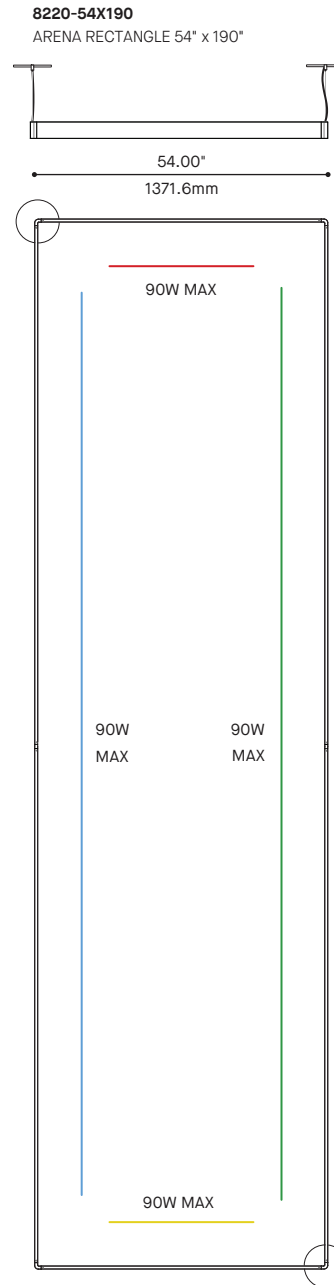

CODE

STANDARD MODEL MODÈLE STANDARD

8210-36	ARENA STRAIGHT 36"
8210-54	ARENA STRAIGHT 54"
8210-70	ARENA STRAIGHT 70" (2 SECTIONS CONNECTED WITH 1 JOINER)
8210-96	ARENA STRAIGHT 96"
8210-158	ARENA STRAIGHT 158" (3 SECTIONS CONNECTED WITH 2 JOINERS)
8210-190	ARENA STRAIGHT 190" (2 SECTIONS CONNECTED WITH 1 JOINER)
8210-285	ARENA STRAIGHT 285" (3 SECTIONS CONNECTED WITH 2 JOINERS)
8210-380	ARENA STRAIGHT 380" (4 SECTIONS CONNECTED WITH 3 JOINERS)

8210-96
ARENA STRAIGHT 96"

8210-158
ARENA STRAIGHT 158.78"

8210-190
ARENA STRAIGHT 190.39"

8210-284
ARENA STRAIGHT 284.7"

8210-380
ARENA STRAIGHT 379.6"

ARENA SQUARE & RECTANGLE 8220

PROJECT PROJÉT
SPEC TYPE
NOTES

STANDARD MODEL MODÈLE STANDARD

8220-36X36	ARENA SQUARE 36X36"	8220-36X190	ARENA RECTANGLE 36X190"
8220-54X54	ARENA SQUARE 54X54"	8220-54X190	ARENA RECTANGLE 54X190"
8220-96X96	ARENA SQUARE 96X96"	8220-96X190	ARENA RECTANGLE 96X190"
8220-190X190	ARENA SQUARE 190X190"	8220-36X380	ARENA RECTANGLE 36X380"
8220-380X380	ARENA SQUARE 380X380"	8220-54X380	ARENA RECTANGLE 54X380"
8220-36X54	ARENA RECTANGLE 36X54"	8220-96X380	ARENA RECTANGLE 96X380"
8220-36X96	ARENA RECTANGLE 36X96"	8220-190X380	ARENA RECTANGLE 190X380"
8220-54X96	ARENA RECTANGLE 54X96"		

8220-380X380
ARENA SQUARE 380" x 380"

8220-190X190
ARENA SQUARE 190" x 190"

ARENA RECTANGLE 8220 1/2

CONFIGURATIONS

ARENA RECTANGLE 8220 2/2

CONFIGURATIONS

8220-96X380
ARENA SQUARE 96" x 380"

8220-54X380
ARENA RECTANGLE 54" x 380"