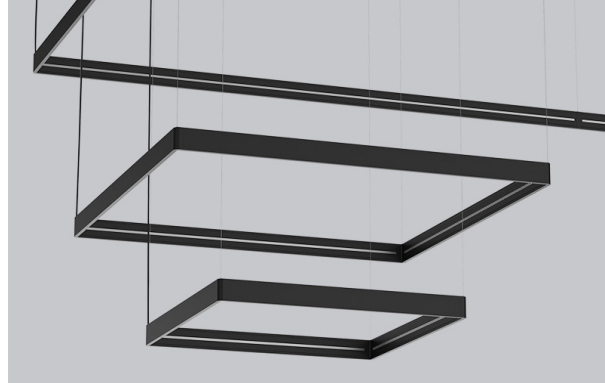

8210-96
ARENA STRAIGHT 96"

8210-158
ARENA STRAIGHT 158.78"

8210-190
ARENA STRAIGHT 190.39"

8210-284
ARENA STRAIGHT 284.7"

8210-380
ARENA STRAIGHT 379.6"

ARENA SQUARE & RECTANGLE 8220

PROJECT PROJÉT
SPEC TYPE
NOTES