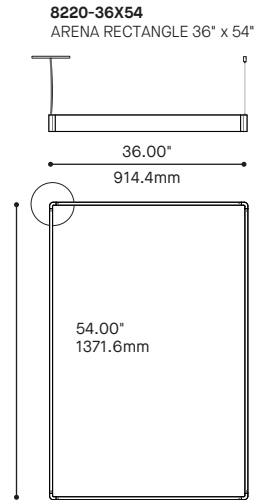

RCC

MOUNTING OPTION OPTION DE MONTAGE

RC2
09.40" x 1.87"
0238.7 x 47.5mm

RC4
012" x 1.87"
0304.8 x 47.5mm

RC3
04.60" x 0.50"
0116.25 x 12.7mm

3981GX
12" x 10" x 3.83"
304.8mm x 406mm x 97mm

ORDERING SPECIFICATION SPÉCIFICATION DE COMMANDE

* FOR CHICAGO PLENUM INSTALLATION, PLEASE CONTACT YOUR EUREKA REPRESENTATIVE

ARENA SQUARE 8220

CONFIGURATIONS

8220-36X36
ARENA SQUARE 36" x 36"

8220-54X54
ARENA SQUARE 54" x 54"

8220-96X96
ARENA SQUARE 96" x 96"

8220-380X380
ARENA SQUARE 380" x 380"

8220-190X190
ARENA SQUARE 190" x 190"

ARENA RECTANGLE 8220 1/2

CONFIGURATIONS

ARENA RECTANGLE 8220 2/2

CONFIGURATIONS

8220-96X380
ARENA SQUARE 96" x 380"

8220-54X380
ARENA RECTANGLE 54" x 380"

8220-36X380
ARENA RECTANGLE 36" x 380"

8220-190X380
ARENA RECTANGLE 190" x 380"