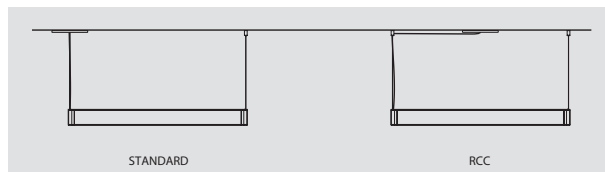

MOUNTING CABLE OPTION OPTION DE MONTAGE DE CÂBLE

STANDARD

RCC

ORDERING SPECIFICATION SPÉCIFICATION DE COMMANDE

CODE

STANDARD MODEL MODÈLE STANDARD

8220-36X36	ARENA SQUARE 36X36"	8220-36X190	ARENA RECTANGLE 36X190"
8220-54X54	ARENA SQUARE 54X54"	8220-54X190	ARENA RECTANGLE 54X190"
8220-96X96	ARENA SQUARE 96X96"	8220-96X190	ARENA RECTANGLE 96X190"
8220-190X190	ARENA SQUARE 190X190"	8220-36X380	ARENA RECTANGLE 36X380"
8220-380X380	ARENA SQUARE 380X380"	8220-54X380	ARENA RECTANGLE 54X380"
8220-36X54	ARENA RECTANGLE 36X54"	8220-96X380	ARENA RECTANGLE 96X380"
8220-36X96	ARENA RECTANGLE 36X96"	8220-190X380	ARENA RECTANGLE 190X380"
8220-54X96	ARENA RECTANGLE 54X96"		

FOR CUSTOM SIZES, PLEASE CONTACT YOUR EUREKA REPRESENTATIVE.

DC LOAD PUISSANCE MAXIMALE DC

90W	1 CANOPY / 1 DRIVER OF 90W
180W	1 CANOPY / 2 DRIVERS OF 90W
360W	2 CANOPY / 4 DRIVERS OF 90W
540W	4 CANOPY / 6 DRIVERS OF 90W
720W	4 CANOPY / 8 DRIVERS OF 90W

8220	36"	54"	96"	190"	380"
36"	90W				
54"		180W			
96"			180W	360W	540W
190"					
380"					720W

ARENA SQUARE 8220
MAXIMUM DC LOAD SEE TABLE
MAXIMUM TOTAL WEIGHT PER SECTION 25 LBS

LIGHT SOURCES							
BEAM 8290	GLOW 8291	AIM 8292	SLICE-SQ 8296-36	SLICE-SQ 8296-54	BALL 8295	CONE 8294	ADAPTER TAA
8W DC	8W DC	8W DC	8W DC	11W DC	8W DC	11W DC	SEE SPEC SHEET
0.62 LBS	0.70 LBS	0.61 LBS	2.22 LBS	3.50 LBS	0.48 LBS	0.88 LBS	

VOLTAGE VOLTAGE

120V	120 VOLT
277V	277 VOLT

CONTROL OPTIONS OPTION DE CONTRÔLE

DV	0-10V DIMMING (120V-277V)
NLTAIR2*	NLIGHT AIR CONTROL GEN2 (NOT AVAILABLE WITH MOUNTING OPTION RC3)
NLIGHT*	NLIGHT WIRED CONTROL (NOT AVAILABLE WITH MOUNTING OPTION RC3)
	LED DIMMING DRIVER IS STANDARD IN THIS PRODUCT
	*NLIGHT INTEGRATION REQUIRES A REMOTE POWER PACK (39NLAA & 39NLWA AS BELOW FOR NLIGHT). REFER TO NLIGHT GUIDE AND INSTALLATION SHEET FOR ALL REQUIREMENTS.

CABLE CÂBLE

AC	AIRCRAFT CABLE & POWER CORD, FIELD ADJUSTABLE

AC

CABLE LENGTH LONGUEUR DE CÂBLE

60	60" AIRCRAFT CABLE (STD LENGTH)
**	CUSTOM AIRCRAFT CABLE LENGTH (PLEASE SPECIFY)
	FOR OVERALL LENGTH, PLEASE CONTACT YOUR EUREKA REPRESENTATIVE.

MOUNTING MONTAGE

RC2	ROUND SURFACE SCREWLESS CANOPY 9.4" FOR 90W ONLY (24751)
RC3	ROUND SURFACE SCREWLESS CANOPY 4.6" FOR REMOTE DRIVER BOX 12"X16" (2471C) (PAIR WITH ACCESSORY 3981GA OR 3981GB)
RC4	ROUND SURFACE SCREWLESS CANOPY 12" FOR 180W OR 360W (24771)

MOUNTING CABLE OPTION OPTION DE MONTAGE DE CÂBLE

RCC	FLOATING CANOPY - STRAIGHT AIRCRAFT CABLES
	IF NO OPTION IS SELECTED, A CANOPY AT CORNERS OF THE FIXTURE WITH AIRCRAFT CABLES IS STANDARD

CANOPY & GRIPPERS FINISH FINI PAVILLON ET ATTACHES

BLKE	BLACK FINE TEXTURE
WHE	WHITE FINE TEXTURE

POWER CORD FINISH FINI CÂBLE D'ALIMENTATION

BLK	BLACK POWER CORD
WH	WHITE POWER CORD
CLR	CLEAR POWER CORD

FRAME FINISH FINI DU CADRE

BLKE	BLACK FINE TEXTURE
WHE	WHITE FINE TEXTURE