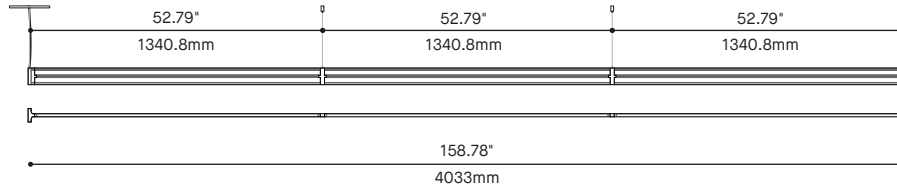

* FOR CHICAGO PLENUM INSTALLATION, PLEASE CONTACT YOUR EUREKA REPRESENTATIVE

SPECIFICATION

ARENA STRAIGHT 8210

CONFIGURATIONS

8210-36
ARENA STRAIGHT 36"

8210-54
ARENA STRAIGHT 54"

8210-70
ARENA STRAIGHT 70.4"

8210-96
ARENA STRAIGHT 96"

8210-158
ARENA STRAIGHT 158.78"

8210-190
ARENA STRAIGHT 190.39"

8210-284
ARENA STRAIGHT 284.7"

8210-380
ARENA STRAIGHT 379.6"

ARENA SQUARE & RECTANGLE 8220

PROJECT PROJÉT
SPEC TYPE
NOTES