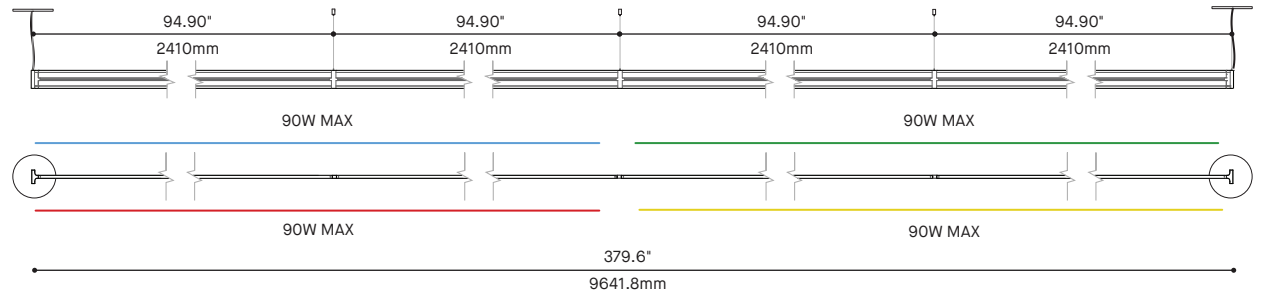

* FOR CHICAGO PLENUM INSTALLATION, PLEASE CONTACT YOUR EUREKA REPRESENTATIVE

SPECIFICATION

ARENA STRAIGHT 8210

CONFIGURATIONS

8210-36
ARENA STRAIGHT 36"

8210-54
ARENA STRAIGHT 54"

8210-70
ARENA STRAIGHT 70.4"

8210-96
ARENA STRAIGHT 96"

8210-158
ARENA STRAIGHT 158.78"

8210-190
ARENA STRAIGHT 190.39"

8210-284
ARENA STRAIGHT 284.7"

8210-380
ARENA STRAIGHT 379.6"

ARENA SQUARE & RECTANGLE 8220

PROJECT PROJÉT
SPEC TYPE
NOTES