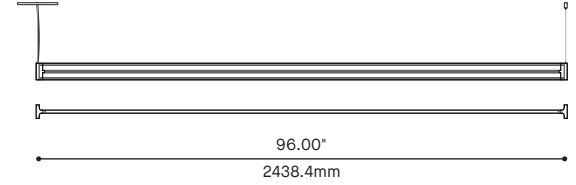

8210-96
ARENA STRAIGHT 96"