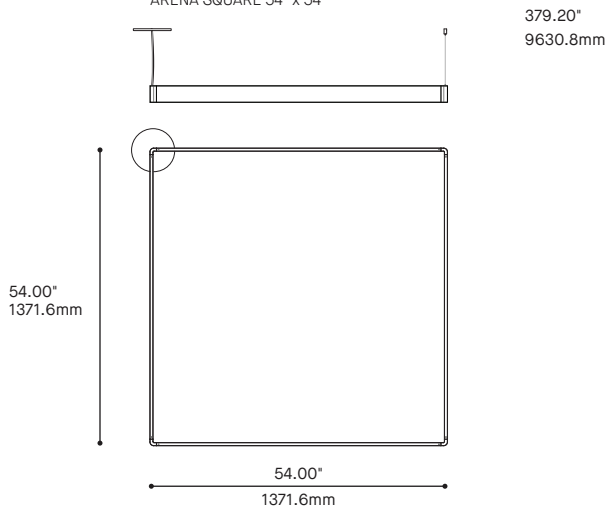

* FOR CHICAGO PLENUM INSTALLATION, PLEASE CONTACT YOUR EUREKA REPRESENTATIVE

ARENA SQUARE 8220

CONFIGURATIONS

8220-36X36
ARENA SQUARE 36" x 36"

8220-54X54
ARENA SQUARE 54" x 54"

8220-96X96
ARENA SQUARE 96" x 96"

8220-380X380
ARENA SQUARE 380" x 380"

8220-190X190
ARENA SQUARE 190" x 190"

ARENA RECTANGLE 8220 1/2

CONFIGURATIONS

ARENA RECTANGLE 8220 2/2

CONFIGURATIONS

8220-96X380
ARENA SQUARE 96" x 380"

8220-54X380
ARENA RECTANGLE 54" x 380"