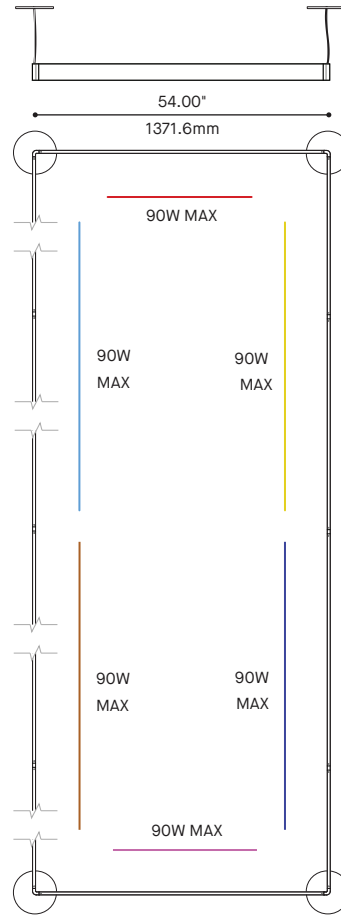

RCC

MOUNTING OPTION OPTION DE MONTAGE

RC2
09.40" x 1.87"
0238.7 x 47.5mm

RC4
012" x 1.87"
0304.8 x 47.5mm

RC3
04.60" x 0.50"
0116.25 x 12.7mm

3981GX
12" x 10" x 3.83"
304.8mm x 406mm x 97mm

ORDERING SPECIFICATION SPÉCIFICATION DE COMMANDE

8210-96
ARENA STRAIGHT 96"

8210-158
ARENA STRAIGHT 158.78"

8210-190
ARENA STRAIGHT 190.39"

8210-284
ARENA STRAIGHT 284.7"

8210-380
ARENA STRAIGHT 379.6"

ARENA SQUARE & RECTANGLE 8220

PROJECT PROJÉT
SPEC TYPE
NOTES

8220	36"	54"	96"	190"	380"
36"	90W				
54"		180W			
96"			180W	360W	540W
190"					
380"					720W

ARENA SQUARE 8220
MAXIMUM DC LOAD SEE TABLE
MAXIMUM TOTAL WEIGHT PER SECTION 25 LBS

LIGHT SOURCES							
BEAM 8290	GLOW 8291	AIM 8292	SLICE-SQ 8296-36	SLICE-SQ 8296-54	BALL 8295	CONE 8294	ADAPTER TAA
8W DC	8W DC	8W DC	8W DC	11W DC	8W DC	11W DC	SEE SPEC SHEET
0.62 LBS	0.70 LBS	0.61 LBS	2.22 LBS	3.50 LBS	0.48 LBS	0.88 LBS	

8220-380X380
ARENA SQUARE 380" x 380"

8220-190X190
ARENA SQUARE 190" x 190"

ARENA RECTANGLE 8220 1/2

CONFIGURATIONS

ARENA RECTANGLE 8220 2/2

CONFIGURATIONS

8220-96X380
ARENA SQUARE 96" x 380"

8220-54X380
ARENA RECTANGLE 54" x 380"