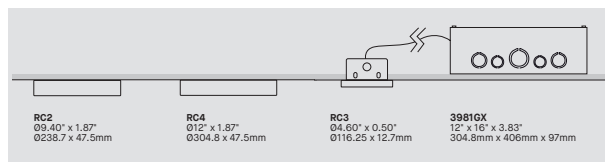

MOUNTING OPTION OPTION DE MONTAGE

RC2
09.40" x 1.87"
0238.7 x 47.5mm

RC4
012" x 1.87"
0304.8 x 47.5mm

RC3
04.60" x 0.50"
0116.25 x 12.7mm

3981GX
12" x 10" x 3.83"
304.8mm x 406mm x 97mm

ORDERING SPECIFICATION SPÉCIFICATION DE COMMANDE

CODE

STANDARD MODEL MODÈLE STANDARD

8210-36	ARENA STRAIGHT 36"
8210-54	ARENA STRAIGHT 54"
8210-70	ARENA STRAIGHT 70" (2 SECTIONS CONNECTED WITH 1 JOINER)
8210-96	ARENA STRAIGHT 96"
8210-158	ARENA STRAIGHT 158" (3 SECTIONS CONNECTED WITH 2 JOINERS)
8210-190	ARENA STRAIGHT 190" (2 SECTIONS CONNECTED WITH 1 JOINER)
8210-285	ARENA STRAIGHT 285" (3 SECTIONS CONNECTED WITH 2 JOINERS)
8210-380	ARENA STRAIGHT 380" (4 SECTIONS CONNECTED WITH 3 JOINERS)

FOR CUSTOM SIZES, PLEASE CONTACT YOUR EUREKA REPRESENTATIVE.

DC LOAD PUISSANCE MAXIMALE DC

90W	1X 90 WATT (AVAILABLE FROM 36" TO 96")
180W	2X 90 WATT (AVAILABLE FROM 36" TO 190")
360W	4X 90 WATT (ONLY AVAILABLE FOR 285" TO 380")

ARENA STRAIGHT 8210	LIGHT SOURCES							ADAPTER TAA
	BEAM 8290	GLOW 8291	AIM 8292	SLICE-SQ 8296-36	SLICE-SQ 8296-54	BALL 8295	CONE 8294	
MAXIMUM DC LOAD 90W, 180W, 360W	8W DC	8W DC	8W DC	8W DC	11W DC	8W DC	11W DC	SEE SPEC SHEET
MAXIMUM TOTAL WEIGHT PER SECTION 25 LBS	0.62 LBS	0.70 LBS	0.61 LBS	2.22 LBS	3.50 LBS	0.48 LBS	0.88 LBS	

VOLTAGE VOLTAGE

120V	120 VOLT
277V	277 VOLT

CONTROL OPTIONS OPTION DE CONTRÔLE

DV	0-10V DIMMING (120V-277V)
NLTAIR2*	NLIGHT AIR CONTROL GEN2 (NOT AVAILABLE WITH MOUNTING OPTION RC3)
NLIGHT*	NLIGHT WIRED CONTROL (NOT AVAILABLE WITH MOUNTING OPTION RC3)

LED DIMMING DRIVER IS STANDARD IN THIS PRODUCT
*NLIGHT INTEGRATION REQUIRES A REMOTE POWER PACK (39NLAA & 39NLWA AS BELOW FOR NLIGHT). REFER TO NLIGHT GUIDE AND INSTALLATION SHEET FOR ALL REQUIREMENTS.

CABLE CÂBLE

AC	AIRCRAFT CABLE & POWER CORD, FIELD ADJUSTABLE

CABLE LENGTH LONGUEUR DE CÂBLE

60	60" AIRCRAFT CABLE (STD LENGTH)
**	CUSTOM AIRCRAFT CABLE LENGTH (PLEASE SPECIFY)

FOR OVERALL LENGTH, PLEASE CONTACT YOUR EUREKA REPRESENTATIVE.

MOUNTING MONTAGE

RC2	ROUND SURFACE SCREWLESS CANOPY 9.4" FOR 90W ONLY (2475I)
RC3	ROUND SURFACE SCREWLESS CANOPY 4.6" FOR REMOTE DRIVER BOX 12"X16" (2471C) (PAIR WITH ACCESSORY 3981GA OR 3981GB)
RC4	ROUND SURFACE SCREWLESS CANOPY 12" FOR 180W OR 360W (2477I)

MOUNTING CABLE OPTION OPTION DE MONTAGE DE CÂBLE

RCC	FLOATING CANOPY - STRAIGHT AIRCRAFT CABLES IF NO OPTION IS SELECTED, A CANOPY AT END OF THE FIXTURE WITH AIRCRAFT CABLES IS STANDARD

CANOPY & GRIPPERS FINISH FINI PAVILLON ET ATTACHES

BLKE	BLACK FINE TEXTURE
WHE	WHITE FINE TEXTURE

POWER CORD FINISH FINI CÂBLE D'ALIMENTATION

BLK	BLACK POWER CORD
WH	WHITE POWER CORD
CLR	CLEAR POWER CORD

FRAME FINISH FINI DU CADRE

BLKE	BLACK FINE TEXTURE
WHE	WHITE FINE TEXTURE

ACCESSORY ACCESSOIRE