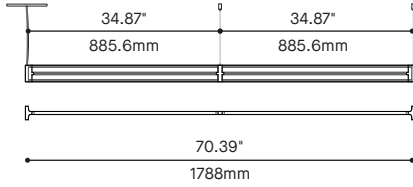

* FOR CHICAGO PLENUM INSTALLATION, PLEASE CONTACT YOUR EUREKA REPRESENTATIVE

SPECIFICATION

ARENA STRAIGHT 8210

CONFIGURATIONS

8210-36
ARENA STRAIGHT 36"

8210-54
ARENA STRAIGHT 54"

8210-70
ARENA STRAIGHT 70.4"

8210-96
ARENA STRAIGHT 96"

8210-158
ARENA STRAIGHT 158.78"

8210-190
ARENA STRAIGHT 190.39"

8210-284
ARENA STRAIGHT 284.7"

8210-380
ARENA STRAIGHT 379.6"

ARENA SQUARE & RECTANGLE 8220

PROJECT PROJÉT
SPEC TYPE
NOTES